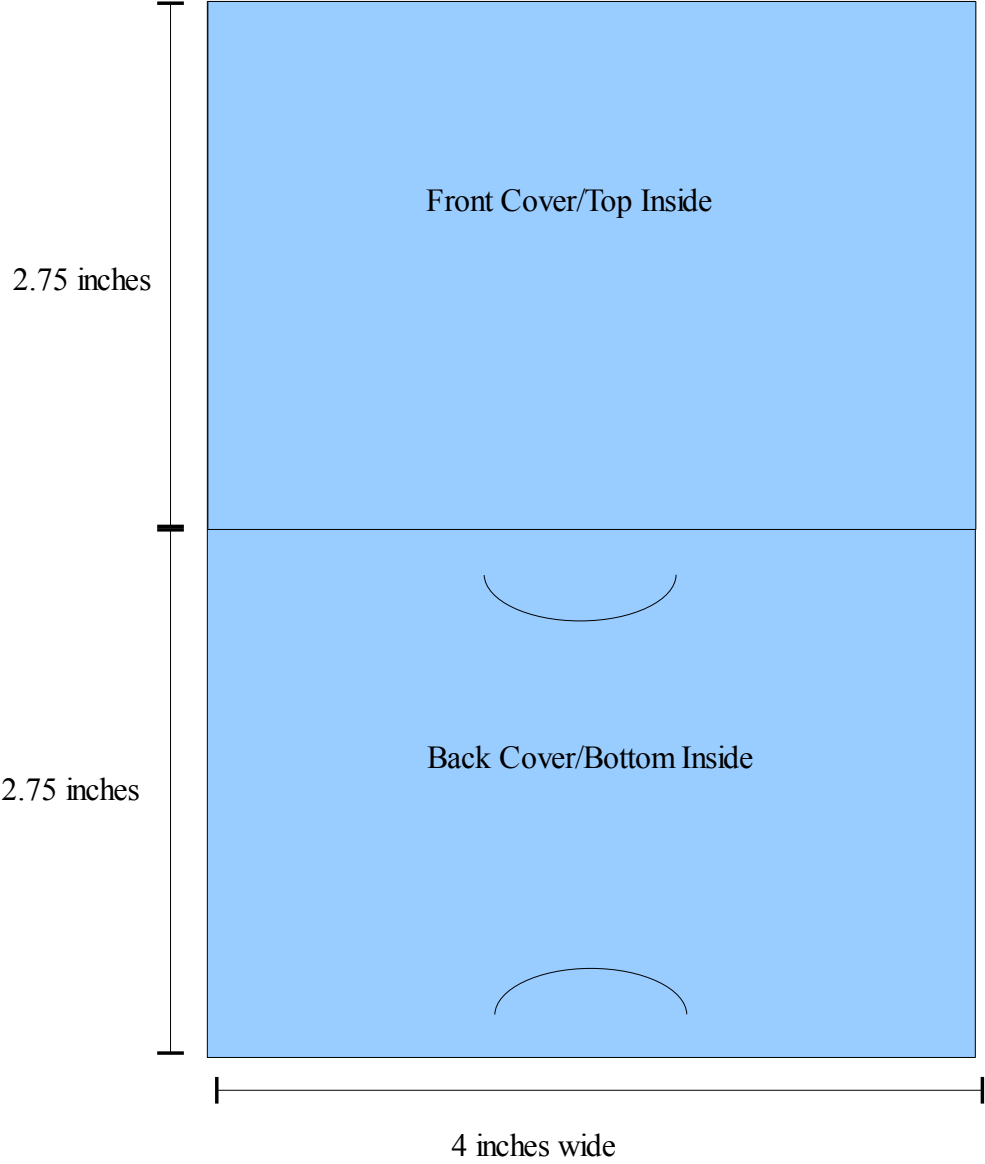

# GiftCardSupplyStore.com

- ▶ Color printing on outside cover. Black text only on inside.
- ▶ Supported formats are JPG, TIFF, AI, PSD, SIT, EPS
- ▶ Resolution must be at least 300 dpi
- ▶ All artwork must be submitted to exact size. See example below.
- ▶ Keep all text and important images that you wish to be printed .125" away from trim
- ▶ Please include 1/8 inch bleed beyond finish size to allow for accurate crop
- ▶ Ensure artwork is saved in CMYK
- ▶ Text must be at least 6 point font
- ▶ Reverse Printing: We do not recommend printing logos with fine lines or text smaller than 8 point, as lines may fill in when printed and fonts may not be legible.

## All Purpose Presenter Form:

2.75 Inches

Front Cover/Top Inside

3.25 Inches

4 inches wide

Non-fastening, narrow di-cut Presenter Form:

Non-fastening, wide di-cut Presenter Form: